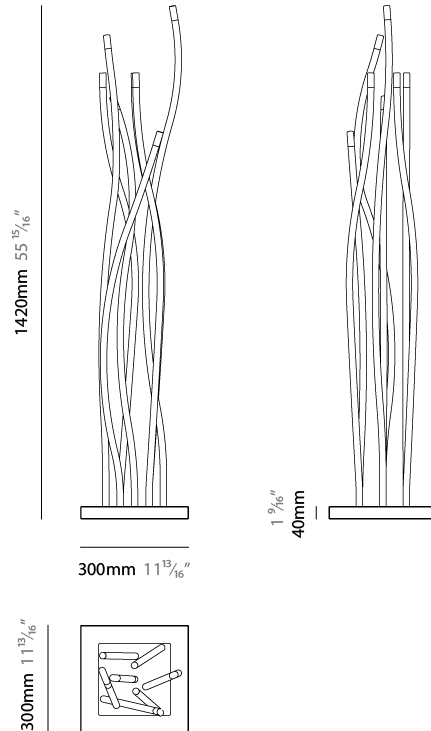

PROJECT	_____
TYPE	_____
SPECIFIER	_____
QUANTITY	_____
DATE	_____

WHIRL PORTABLE

D184000- -

base number   Color   Finish
Temperature   Options

1. To build a product code in our configurator select the specify button on the base model # product page
2. To build a manual product code on this datasheet choose from the options listed below in blue font and add the suffix to the base model #

GENERAL

Series: Whirl
Partner: Artigia
Division: Design
Installation: Portable
Product Type: Floor
Mounting Location: Floor
Light Distribution: Indirect

PHYSICAL

Shape: Teardrop
Length (mm): 300
Length (in): 11 ¹³/₁₆
Width (mm): 300
Width (in): 11 ¹³/₁₆
Height (mm): 1420
Height (in): 55 ¹⁵/₁₆
Fixture Finish: [BBS / BUB / ABR / DRB / DUB / AGD / LBB / DBZ / BBN / PCH / PGO / PBN / WHI / BLK](#)
Fixture Material: Metal
Primary Material: Brass

ELECTRICAL

Lamp Type: LED
Input Wattage (W): 21
Dimming: Dali Dimming / Phase Dimming
Driver Included: Yes
Driver Location: Integrated
Driver Class: Class 2
Input Voltage (V): 120
Output Voltage (V): 24
Upon Request: 01-10V Dimming

LED

Number of LEDs: 7
Color Temperature (°K): [2700 / 3000 / 4000](#)
Nominal Lumen (lm): 2100 / 2191 / 2324
Lamp Life (hrs): 50000

OPTICAL

RATINGS AND CERTIFICATIONS

Certified By: Certified for North American Standards
IP rating: IP20