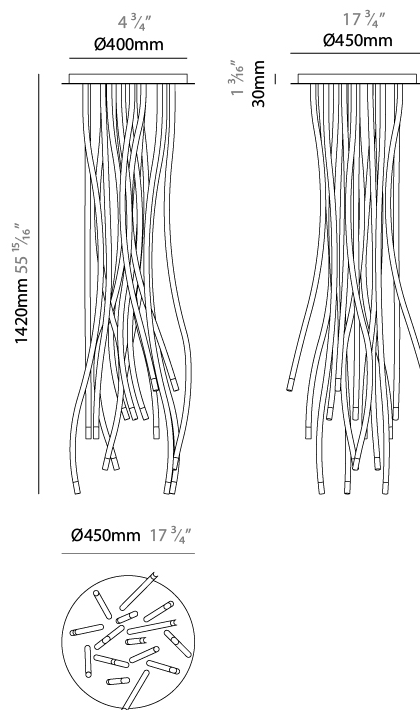

PROJECT	_____
TYPE	_____
SPECIFIER	_____
QUANTITY	_____
DATE	_____

WHIRL SURFACE

D182004- _____ - _____

base number   Color   Finish
Temperature   Options

1. To build a product code in our configurator select the specify button on the base model # product page
2. To build a manual product code on this datasheet choose from the options listed below in blue font and add the suffix to the base model #

GENERAL

Series: Whirl
Partner: Artigja
Division: Design
Installation: Surface
Product Type: Ceiling Surface
Mounting Location: Ceiling
Light Distribution: Direct

PHYSICAL

Shape: Teardrop
Diameter (mm): 450
Diameter (in): 17 ³/₄"
Height (mm): 1400
Height (in): 55 ¹⁵/₁₆"
Fixture Finish: BBS / BUB / ABR / DRB / DUB / AGD / LBB / DBZ / BBN / PCH / PGO / PBN / WHI / BLK
Fixture Material: Metal
Primary Material: Brass

ELECTRICAL

Lamp Type: LED
Input Wattage (W): 45
Dimming: Dali Dimming / Phase Dimming
Driver Included: Yes
Driver Location: Integrated
Driver Class: Class 2
Input Voltage (V): 120
Output Voltage (V): 24
Upon Request: 0-10V Dimming

LED

Number of LEDs: 15
Color Temperature (°K): 2700 / 3000 / 4000
Nominal Lumen (lm): 4500 / 4695 / 4980
Lamp Life (hrs): 50000

OPTICAL

RATINGS AND CERTIFICATIONS

Certified By: Certified for North American Standards
IP rating: IP20