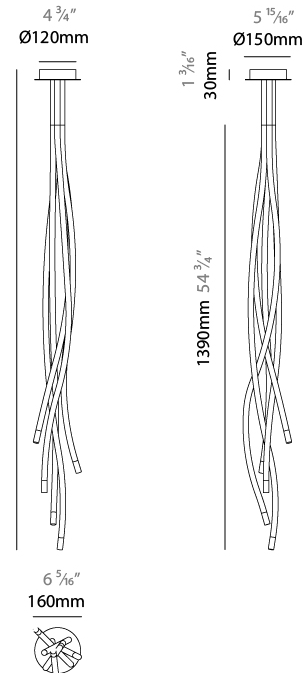

PROJECT	
TYPE	
SPECIFIER	
QUANTITY	
DATE	

WHIRL SURFACE

D182003-

base number   Color   Finish
Temperature   Options

1. To build a product code in our configurator select the specify button on the base model # product page
2. To build a manual product code on this datasheet choose from the options listed below in blue font and add the suffix to the base model #

GENERAL

Series: Whirl
Partner: Artigja
Division: Design
Installation: Surface
Product Type: Ceiling Surface
Mounting Location: Ceiling
Light Distribution: Direct

PHYSICAL

Shape: Abstract
Diameter (mm): 150
Diameter (in): 5 7/8
Height (mm): 1400
Height (in): 55 1/8
Fixture Finish: [BBS](#) / [BUB](#) / [ABR](#) / [DRB](#) / [DUB](#) / [AGD](#) / [LBB](#) / [DBZ](#) / [BBN](#) / [PCH](#) / [PGO](#) / [PBN](#) / [WHI](#) / [BLK](#)
Fixture Material: Metal
Primary Material: Brass

ELECTRICAL

Lamp Type: LED
Input Wattage (W): 15
Dimming: [Dali Dimming](#) / [Phase Dimming](#)
Driver Included: Yes
Driver Location: Integrated
Driver Class: Class 2
Input Voltage (V): 120
Output Voltage (V): 24
Upon Request: 0-10V Dimming

LED

Number of LEDs: 5
Color Temperature (°K): [2700](#) / [3000](#) / [4000](#)
Nominal Lumen (lm): 1500 / 1565 / 1660
Lamp Life (hrs): 50000

OPTICAL

RATINGS AND CERTIFICATIONS

Certified By: Certified for North American Standards
IP rating: IP20