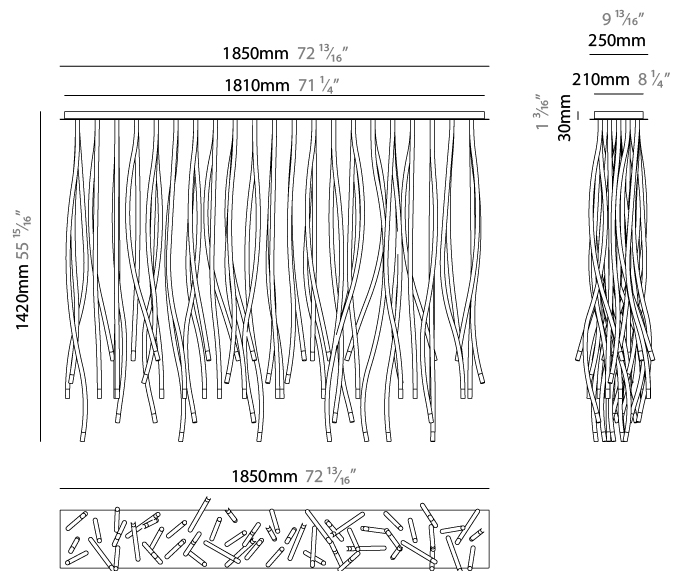

PROJECT	
TYPE	
SPECIFIER	
QUANTITY	
DATE	

WHIRL SURFACE

D182005-

base number   Color   Finish
Temperature   Options

1. To build a product code in our configurator select the specify button on the base model # product page
2. To build a manual product code on this datasheet choose from the options listed below in blue font and add the suffix to the base model #

GENERAL

Series: Whirl
Partner: Artigja
Division: Design
Installation: Surface
Product Type: Ceiling Surface
Mounting Location: Ceiling
Light Distribution: Direct

PHYSICAL

Shape: Teardrop
Diameter (mm): 1850
Diameter (in): 72 ¹³/₁₆"
Width (mm): 250
Width (in): 9 ¹³/₁₆"
Height (mm): 1400
Height (in): 55 ¹/₈"
Fixture Finish: BBS / BUB / ABR / DRB / DUB / AGD / LBB / DBZ / BBN / PCH / PGO / PBN / WHI / BLK
Fixture Material: Metal
Primary Material: Brass

ELECTRICAL

Lamp Type: LED
Input Wattage (W): 159
Dimming: Dali Dimming / Phase Dimming
Driver Included: Yes
Driver Location: Integrated
Driver Class: Class 2
Input Voltage (V): 120
Output Voltage (V): 24
Upon Request: 0-10V Dimming

LED

Number of LEDs: 53
Color Temperature (°K): 2700 / 3000 / 4000
Nominal Lumen (lm): 15900 / 16589 / 17596
Lamp Life (hrs): 50000

OPTICAL

RATINGS AND CERTIFICATIONS

Certified By: Certified for North American Standards
IP rating: IP20