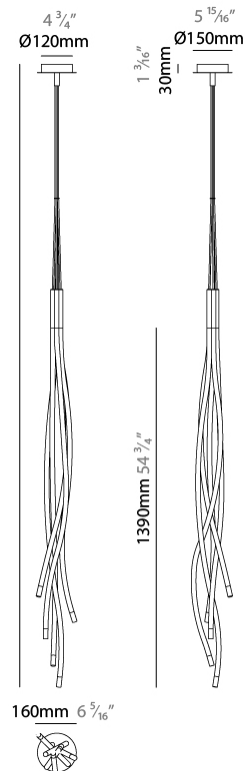

PROJECT	
TYPE	
SPECIFIER	
QUANTITY	
DATE	

WHIRL SUSPENSION

D181006-

base number   Color   Finish
Temperature   Options

1. To build a product code in our configurator select the specify button on the base model # product page
2. To build a manual product code on this datasheet choose from the options listed below in blue font and add the suffix to the base model #

GENERAL

Series: Whirl
Partner: Artigja
Division: Design
Installation: Suspension
Product Type: Pendant
Mounting Location: Ceiling
Light Distribution: Direct

PHYSICAL

Shape: Teardrop
Diameter (mm): 150
Diameter (in): 5 7/8
Height (mm): 1400
Height (in): 55 1/8
Fixture Finish: BBS / BUB / ABR / DRB / DUB / AGD / LBB / DBZ / BBN / PCH / PGO / PBN / WHI / BLK
Fixture Material: Metal
Primary Material: Brass

ELECTRICAL

Lamp Type: LED
Input Wattage (W): 15
Dimming: Dali Dimming / Phase Dimming
Driver Included: Yes
Driver Location: Integrated
Driver Class: Class 2
Input Voltage (V): 120
Output Voltage (V): 24
Upon Request: 0-10V Dimming

LED

Number of LEDs: 5
Color Temperature (°K): 2700 / 3000 / 4000
Nominal Lumen (lm): 1500 / 1565 / 1660
Lamp Life (hrs): 50000

OPTICAL

RATINGS AND CERTIFICATIONS

Certified By: Certified for North American Standards
IP rating: IP20