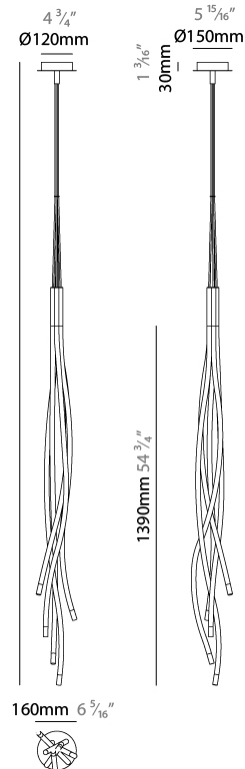

PROJECT	
TYPE	
SPECIFIER	
QUANTITY	
DATE	

WHIRL SUSPENSION

D181006- -

base number   Color   Finish
Temperature   Options

1. To build a product code in our configurator select the specify button on the base model # product page
2. To build a manual product code on this datasheet choose from the options listed below in blue font and add the suffix to the base model #

GENERAL

Series: Whirl
Partner: Artigja
Division: Design
Installation: Suspension
Product Type: Pendant
Mounting Location: Ceiling
Light Distribution: Direct

PHYSICAL

Shape: Teardrop
Diameter (mm): 150
Diameter (in): 5 7/8
Height (mm): 1400
Height (in): 55 1/8
Fixture Finish: BBS / BUB / ABR / DRB / DUB / AGD / LBB / DBZ / BBN / PCH / PGO / PBN / WHI / BLK
Fixture Material: Metal
Primary Material: Brass

ELECTRICAL

Lamp Type: LED
Input Wattage (W): 15
Dimming: Dali Dimming / Phase Dimming
Driver Included: Yes
Driver Location: Integrated
Driver Class: Class 2
Input Voltage (V): 120
Output Voltage (V): 24
Upon Request: 0-10V Dimming

LED

Number of LEDs: 5
Color Temperature (°K): 2700 / 3000 / 4000
Nominal Lumen (lm): 1500 / 1565 / 1660
Lamp Life (hrs): 50000

OPTICAL

RATINGS AND CERTIFICATIONS

Certified By: Certified for North American Standards
IP rating: IP20