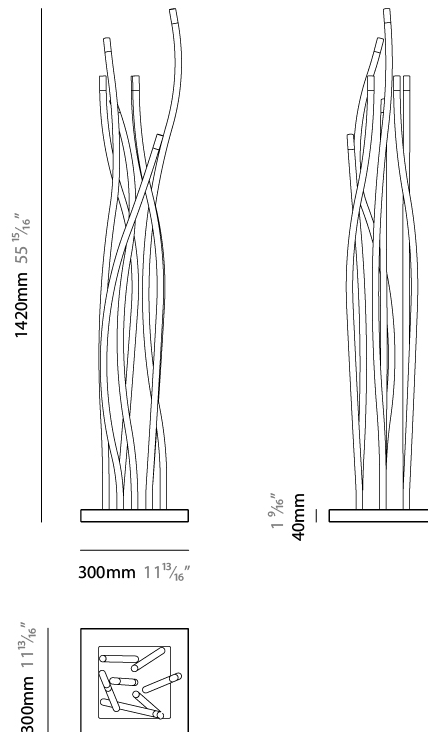

PROJECT	_____
TYPE	_____
SPECIFIER	_____
QUANTITY	_____
DATE	_____

WHIRL PORTABLE

D184000- -

base number   Color   Finish
Temperature   Options

1. To build a product code in our configurator select the specify button on the base model # product page
2. To build a manual product code on this datasheet choose from the options listed below in blue font and add the suffix to the base model #

GENERAL

Series: Whirl
Partner: Artigia
Division: Design
Installation: Portable
Product Type: Floor
Mounting Location: Floor
Light Distribution: Indirect

PHYSICAL

Shape: Teardrop
Length (mm): 300
Length (in): 11 ¹³/₁₆
Width (mm): 300
Width (in): 11 ¹³/₁₆
Height (mm): 1420
Height (in): 55 ¹⁵/₁₆
Fixture Finish: [BBS / BUB / ABR / DRB / DUB / AGD / LBB / DBZ / BBN / PCH / PGO / PBN / WHI / BLK](#)
Fixture Material: Metal
Primary Material: Brass

ELECTRICAL

Lamp Type: LED
Input Wattage (W): 21
Dimming: Dali Dimming / Phase Dimming
Driver Included: Yes
Driver Location: Integrated
Driver Class: Class 2
Input Voltage (V): 120
Output Voltage (V): 24
Upon Request: 01-10V Dimming

LED

Number of LEDs: 7
Color Temperature (°K): [2700 / 3000 / 4000](#)
Nominal Lumen (lm): 2100 / 2191 / 2324
Lamp Life (hrs): 50000

OPTICAL

RATINGS AND CERTIFICATIONS

Certified By: Certified for North American Standards
IP rating: IP20