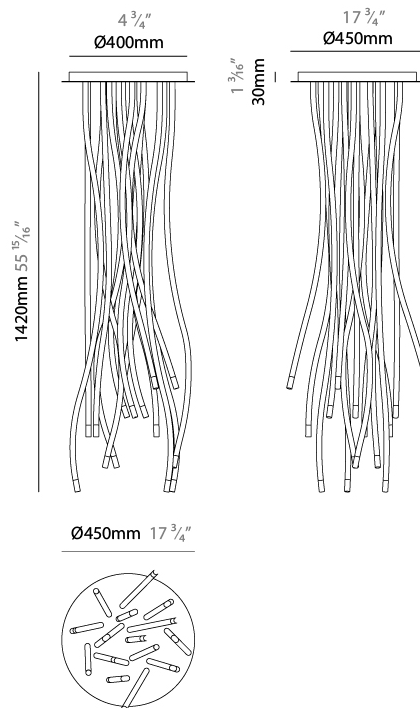

PROJECT	_____
TYPE	_____
SPECIFIER	_____
QUANTITY	_____
DATE	_____

WHIRL SURFACE

D182004- _____ - _____

base number   Color   Finish
Temperature   Options

1. To build a product code in our configurator select the specify button on the base model # product page
2. To build a manual product code on this datasheet choose from the options listed below in blue font and add the suffix to the base model #

GENERAL

Series: Whirl
Partner: Artigja
Division: Design
Installation: Surface
Product Type: Ceiling Surface
Mounting Location: Ceiling
Light Distribution: Direct

PHYSICAL

Shape: Teardrop
Diameter (mm): 450
Diameter (in): 17 ³/₄"
Height (mm): 1400
Height (in): 55 ¹⁵/₁₆"
Fixture Finish: BBS / BUB / ABR / DRB / DUB / AGD / LBB / DBZ / BBN / PCH / PGO / PBN / WHI / BLK
Fixture Material: Metal
Primary Material: Brass

ELECTRICAL

Lamp Type: LED
Input Wattage (W): 45
Dimming: Dali Dimming / Phase Dimming
Driver Included: Yes
Driver Location: Integrated
Driver Class: Class 2
Input Voltage (V): 120
Output Voltage (V): 24
Upon Request: 0-10V Dimming

LED

Number of LEDs: 15
Color Temperature (°K): 2700 / 3000 / 4000
Nominal Lumen (lm): 4500 / 4695 / 4980
Lamp Life (hrs): 50000

OPTICAL

RATINGS AND CERTIFICATIONS

Certified By: Certified for North American Standards
IP rating: IP20